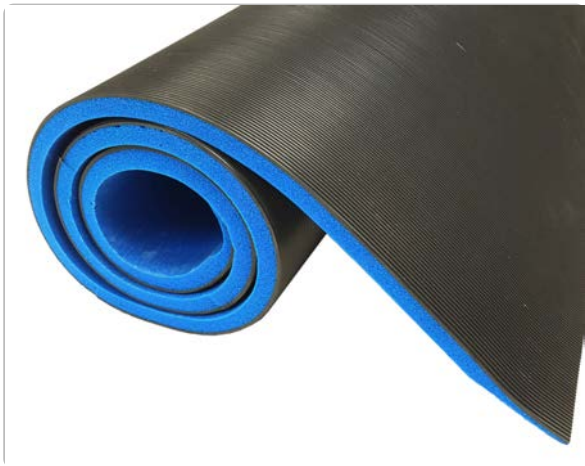

Working Hard for the Hard Working®
 CrownMats.com | 1-800-MAT-LINE | 48 HOUR SHIPPING

Workers-Delight Corrugated Rubber

SKU: #544 / #554

DRY AREA | PREMIUM

Workers-Delight Corrugated rubber surface offers directional traction for increased safety and easier maintenance. Now with our patented Zedlan® Foam, this anti-fatigue mat provides 50 percent more comfort than traditional mats. Provides a combination of anti-fatigue and slip resistance for areas that require high performance.

FEATURES

- V-groove rubber top surface enhances slip-resistance and increased chemical-resistance
- Textured surface improves traction in dry areas
- Highly energized Zedlan Foam base provides excellent anti-fatigue relief
- New slip-resistant coating on underside of mat ensures steadiness and control on smooth surfaces

#544 – Standard 5/8” Thick

#554 – Ultra 7/8” Thick (provides 50% more comfort)

APPLICATIONS

Provide a heavy duty solution for dry areas e.g.: Machine Shop, Assembly Line, Steel Mill, Maintenance Department

Anti-Fatigue: 100 out of 100

Durability 90 out of 100

Traction: 90 out of 100

Additional Information

Technical Data

Sizes	2' x 3', 3' x 5', 3' x 12'
Rolls	2' x 75', 3' x 75', 4' x 75'
Colors	Black
Thickness	5/8", 7/8"
Total Customization	Yes
Warranty	Total Confidence