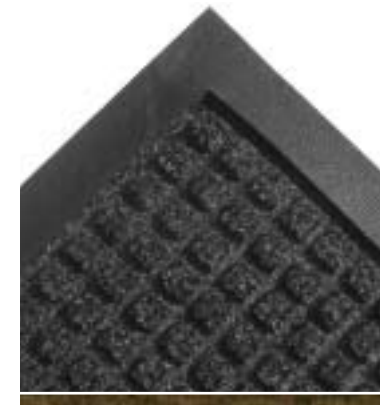

ITEM#	SIZE	PRICE
F0804	3' X 5'	\$69.47
F0809	4' X 6'	\$111.16

RIBBED SCRAPER MAT

- Economical wiper/scraper
- Rugged grooves work vigorously to remove dirt and moisture
- Wear-resistant and color-fast
- Indoor light/medium traffic
- Polypropylene top fibers with vinyl backing
- Colors: Brown (BR)

ITEM#	SIZE	PRICE
F0704	3' X 5'	\$57.63
F0709	4' X 6'	\$91.21

SUPER-SOAKER™ DIAMOND

- Premium mat with ultra-dense molded polypropylene fibers and rubber-cleated backing
- Designer's choice
- Dries quickly and maintains vivid color
- Raised rubber edging retains water and dirt
- Excellent crush resistance
- Heavy, indoor traffic
- Colors: Dark Brown (DB), Charcoal (CH)

ITEM#	SIZE	PRICE
10231	34" X 58"	\$94.90
10233	45" X 70"	\$151.84

SUPER-SOAKER™

- Classic rubber backed wiper/scraper
- Ultra-dense molded polypropylene fibers with rubber-cleated backing
- Dries quickly and maintains vivid color
- Raised rubber edging retains water and dirt
- Excellent crush resistance
- Heavy, indoor traffic
- Colors: Charcoal (CH), Dark Brown (DB)