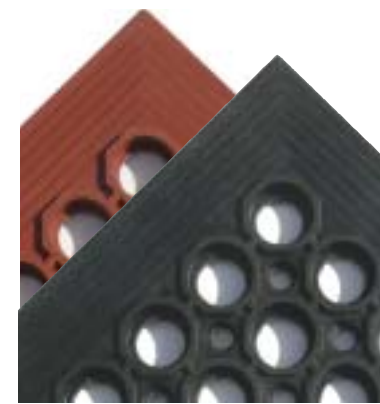

ITEM#	SIZE	PRICE
F0804	3' X 5'	\$69.47
F0809	4' X 6'	\$111.16

RIBBED SCRAPER MAT

- Economical wiper/scraper
- Rugged grooves work vigorously to remove dirt and moisture
- Wear-resistant and color-fast
- Indoor light/medium traffic
- Polypropylene top fibers with vinyl backing
- Colors: Brown (BR)

ITEM#	SIZE	PRICE
F0704	3' X 5'	\$57.63
F0709	4' X 6'	\$91.21

SUPER-SOAKER™ DIAMOND

- Premium mat with ultra-dense molded polypropylene fibers and rubber-cleated backing
- Designer's choice
- Dries quickly and maintains vivid color
- Raised rubber edging retains water and dirt
- Excellent crush resistance
- Heavy, indoor traffic
- Colors: Dark Brown (DB), Charcoal (CH)

ITEM#	SIZE	PRICE
10231	34" X 58"	\$94.90
10233	45" X 70"	\$151.84

SUPER-SOAKER™

- Classic rubber backed wiper/scraper
- Ultra-dense molded polypropylene fibers with rubber-cleated backing
- Dries quickly and maintains vivid color
- Raised rubber edging retains water and dirt
- Excellent crush resistance
- Heavy, indoor traffic
- Colors: Charcoal (CH), Dark Brown (DB)

ITEM#	SIZE	PRICE
06483	34" X 58"	\$97.11
06485	45" X 68"	\$155.37

INDUSTRIAL/FOOD SERVICE

H-D RUBBER BEVELED KITCHEN MAT™

- Low-profile mat with great drainage, aeration and anti-fatigue comfort
- Superior traction in wet or dry environments
- Molded beveled edges
- Color: Black (BLA), Terra Cotta (TER)