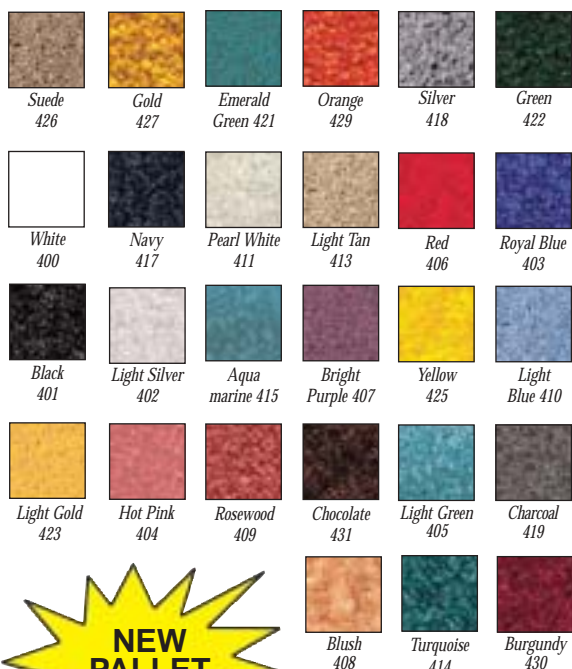

JET-PRINT™ MATS

High-resolution dyed mats for high-traffic indoor areas

- 27 standard colors available - over 300 extended colors also available
- Custom PMS color matches available - Call for a quote
- NO ART SETUP CHARGE
- Maximum size: 6' x 40'
- Minimum Order: 1 mat

Sizes: 3' x 5', 4' x 6', 3' x 10'

Other sizes available.

2100 Commerce Drive • Fremont, Ohio 43420 • 800-628-5463 • Fax: 800-544-2806
Website: www.crown-mats.com