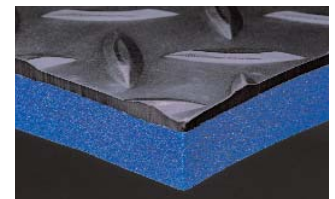

# WORKERS-DELIGHT™ SUPREME

*Extra thick, energized Zedlan™ sponge for added softness with a durable diamond deck plate surface*

## BENEFITS

- 1/2" of Zedlan foam is fused to a deckplate surface for an overall thickness of 5/8"
- Durable, slip-resistant surface has diamond pattern texture
- Improve safety with bright colored edges
- Safety beveled edges on standard sizes
- Resistant to most common chemicals
- Improved cold temperature resilience
- Total Confidence Warranty

## PROPERTIES

- Thickness: 5/8"
- Material: Vinyl top with Zedlan foam backing
- Patent # 5,965,650
- Anti-Fatigue